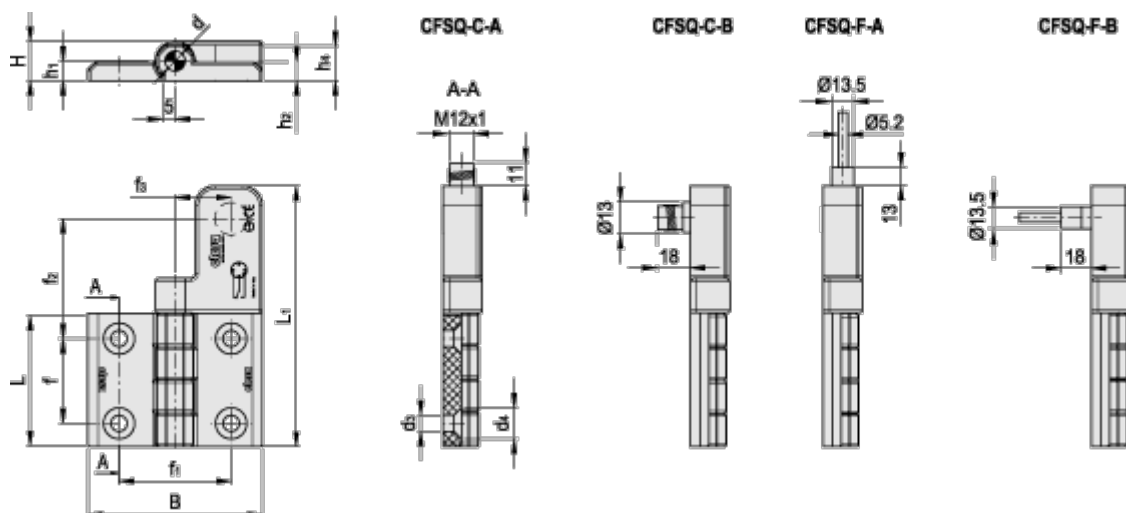

Article number: 2310427013

Description: E+G Hinge with safety switch CFSQ.60-SH-6-C-A-S

Measures

B = 70	H = 16
d = 7	h1 = 8
d3 = 6.5	h2 = 7.5
d4 = 12.5	h4 = 15
f = 34	L = 53
f1 = 45	L1 = 110
f2 =	Nm = 5
f3 =	Weight in (g) = 96